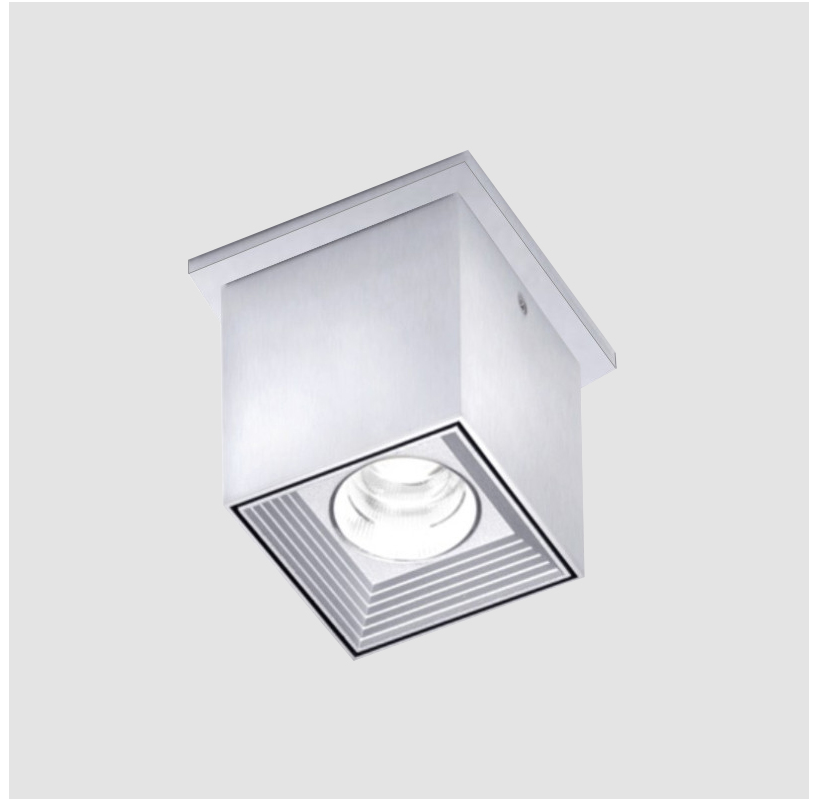

DAU SINGLE SURFACE

D92126R9-

base number Finish
Options

PROJECT
TYPE
SPECIFIER
QUANTITY
DATE

1. To build a product code in our configurator select the specify button on the base model # product page
2. To build a manual product code on this datasheet choose from the options listed below in blue font and add the suffix to the base model #

GENERAL

Series: Dau
Subseries: Dau Single
Brand: Milan
Division: Design
Mounting Type: Surface
Mounting Location: Ceiling
Subcategory: Downlight

PHYSICAL

Shape: Cube
Length (mm): 80
Length (in): 3 1/8
Width (mm): 80
Width (in): 3 1/8
Height (mm): 91
Height (in): 3 9/16
Light Distribution: Direct
Fixture Finish: BAL / MWL / BSL
Fixture Material: Extruded Aluminum

ELECTRICAL

Lamp Type: LED
Input Wattage (W): 10
Total Output Wattage (W): 9.3
Dimming: Tri-Mode (Non-Dimming and Phase Dimming (120Vac only) and 0-10V Dimming)
Driver Included: No
Driver Location: Remote
Driver Type: Constant Current
Input Voltage (V): 120 - 277
Constant Current (MA): 350

LED

Number of LEDs: 1
Color Temperature (°K): 3000
Max. Delivered Lumen (lm): 956
CRI: >90 CRI
Lamp Life (hrs): 50000

OPTICAL

RATINGS AND CERTIFICATIONS

Certified By: Certified for North American Standards
IP rating: IP20