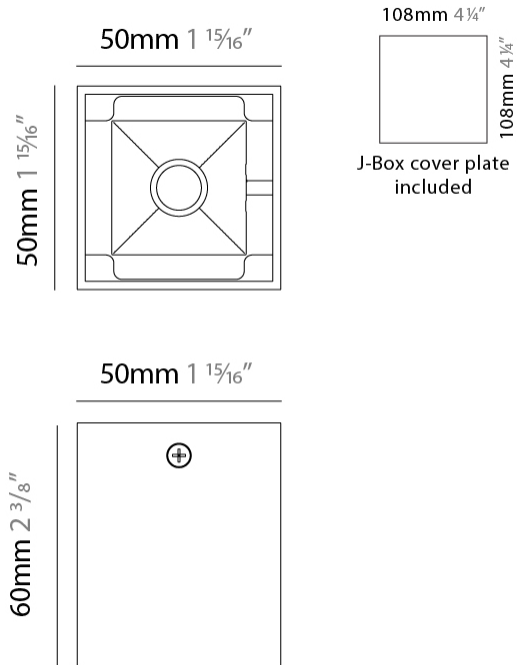

DAU SINGLE SURFACE

D92130R9-

base number Finish
Options

PROJECT
TYPE
SPECIFIER
QUANTITY
DATE

1. To build a product code in our configurator select the specify button on the base model # product page
2. To build a manual product code on this datasheet choose from the options listed below in blue font and add the suffix to the base model #

GENERAL

Series: Dau
Subseries: Dau Single
Brand: Milan
Division: Design
Mounting Type: Surface
Mounting Location: Ceiling
Subcategory: Downlight

PHYSICAL

Shape: Cube
Length (mm): 50
Length (in): 2
Width (mm): 50
Width (in): 2
Height (mm): 60
Height (in): 2 3/8
Light Distribution: Direct
Fixture Finish: [BAL / MWL / BSL](#)
Fixture Material: Extruded Aluminum

ELECTRICAL

Lamp Type: LED
Input Wattage (W): 5
Dimming: Electronic Low Voltage Dimming
Input Voltage (V): 120Vac Direct Line

LED

Number of LEDs: 1
Color Temperature (°K): 3000
Max. Delivered Lumen (lm): 500
CRI: >90 CRI
Lamp Life (hrs): 50000

OPTICAL

RATINGS AND CERTIFICATIONS

Certified By: Certified for North American Standards
IP rating: IP20