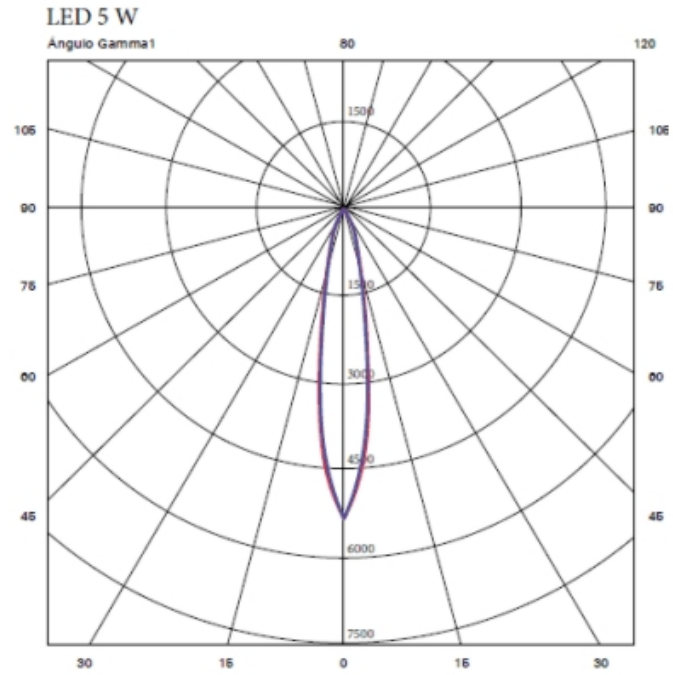

DAU SINGLE SURFACE

D92014-

PROJECT	
TYPE	
SPECIFIER	
QUANTITY	
DATE	

D