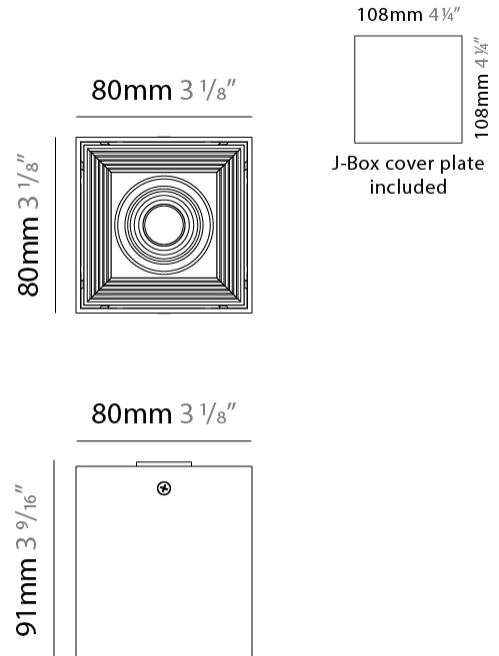

DAU SINGLE SURFACE

D92126R9-

base number Finish
Options

PROJECT
TYPE
SPECIFIER
QUANTITY
DATE

1. To build a product code in our configurator select the specify button on the base model # product page
2. To build a manual product code on this datasheet choose from the options listed below in blue font and add the suffix to the base model #

GENERAL

Series: Dau
Subseries: Dau Single
Brand: Milan
Division: Design
Mounting Type: Surface
Mounting Location: Ceiling
Subcategory: Downlight

PHYSICAL

Shape: Cube
Length (mm): 80
Length (in): 3 1/8
Width (mm): 80
Width (in): 3 1/8
Height (mm): 91
Height (in): 3 9/16
Light Distribution: Direct
Fixture Finish: BAL / MWL / BSL
Fixture Material: Extruded Aluminum

ELECTRICAL

Lamp Type: LED
Input Wattage (W): 10
Total Output Wattage (W): 9.3
Dimming: Tri-Mode (Non-Dimming and Phase Dimming (120Vac only) and 0-10V Dimming)
Driver Included: No
Driver Location: Remote
Driver Type: Constant Current
Input Voltage (V): 120 - 277
Constant Current (MA): 350

LED

Number of LEDs: 1
Color Temperature (°K): 3000
Max. Delivered Lumen (lm): 956
CRI: >90 CRI
Lamp Life (hrs): 50000

OPTICAL

RATINGS AND CERTIFICATIONS

Certified By: Certified for North American Standards
IP rating: IP20