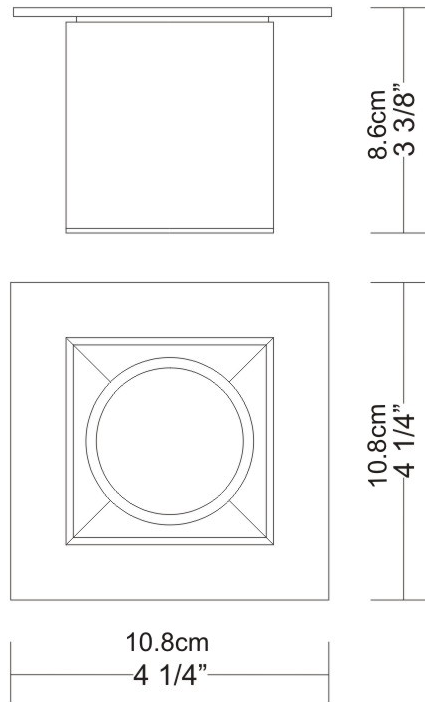

PROJECT	_____
TYPE	_____
SPECIFIER	_____
QUANTITY	_____
DATE	_____

DAU SINGLE SURFACE

D92014-

base number   Finish
Options

1. To build a product code in our configurator select the specify button on the base model # product page
2. To build a manual product code on this datasheet choose from the options listed below in blue font and add the suffix to the base model #

GENERAL

Series: Dau _____
Subseries: Dau Single _____
Brand: Milan _____
Division: Design _____
Mounting Type: Surface _____
Mounting Location: Ceiling _____
Subcategory: Downlight _____

PHYSICAL

Shape: Cube _____
Length (mm): 80 _____
Length (in): 3 1/8 _____
Width (mm): 80 _____
Width (in): 3 1/8 _____
Height (mm): 87 _____
Height (in): 3 7/16 _____
Light Distribution: Direct _____
Weight (kg): 0.82 _____
Weight (lbs): 1.81 _____
[Fixture Finish: BAL / MWL / BSL](#) _____
Fixture Material: Extruded Aluminum _____

ELECTRICAL

Number of Lamps: 1 _____
Lamp Type: LED Retrofit _____
Lamp Shape: MR16 _____
Bulb Included: Bulb Not Included _____
Max. Wattage Per Lamp (W): 4 _____
Lamp Base: GU10 _____
Input Voltage (V): 120 _____

LED

OPTICAL

RATINGS AND CERTIFICATIONS

Certified By: Certified for North American Standards _____
IP rating: IP20 _____