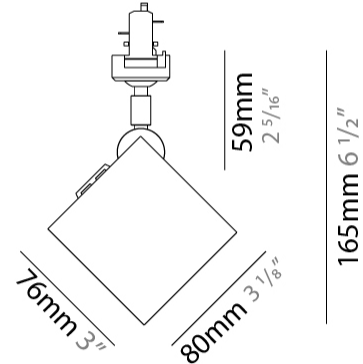

PROJECT
TYPE
SPECIFIER
QUANTITY
DATE

DAU SINGLE TRACK

D96048R9-

base number Finish
Options

1. To build a product code in our configurator select the specify button on the base model # product page
2. To build a manual product code on this datasheet choose from the options listed below in blue font and add the suffix to the base model #

GENERAL

Series: Dau
Subseries: Dau Single
Brand: Milan
Division: Design
Mounting Type: Track
Mounting Location: Ceiling
Subcategory: Spots

PHYSICAL

Shape: Cube
Width (mm): 80
Width (in): 3 1/8
Height (mm): 165
Height (in): 6 1/2
Light Distribution: Adjustable / Direct
Fixture Finish: BAL / MWL / BSL
Fixture Material: Extruded Aluminum

ELECTRICAL

Number of Lamps: 1
Lamp Type: LED
Total Output Wattage (W): 9.3
Dimming: Phase Dimming (120Vac Only)
Input Voltage (V): 120

LED

Number of LEDs: 1
Color Temperature (°K): 3000
Max. Delivered Lumen (lm): 956
CRI: >90 CRI
Lamp Life (hrs): 50000

OPTICAL

RATINGS AND CERTIFICATIONS

Certified By: Certified for North American Standards
IP rating: IP20

80mm 3 1/8"